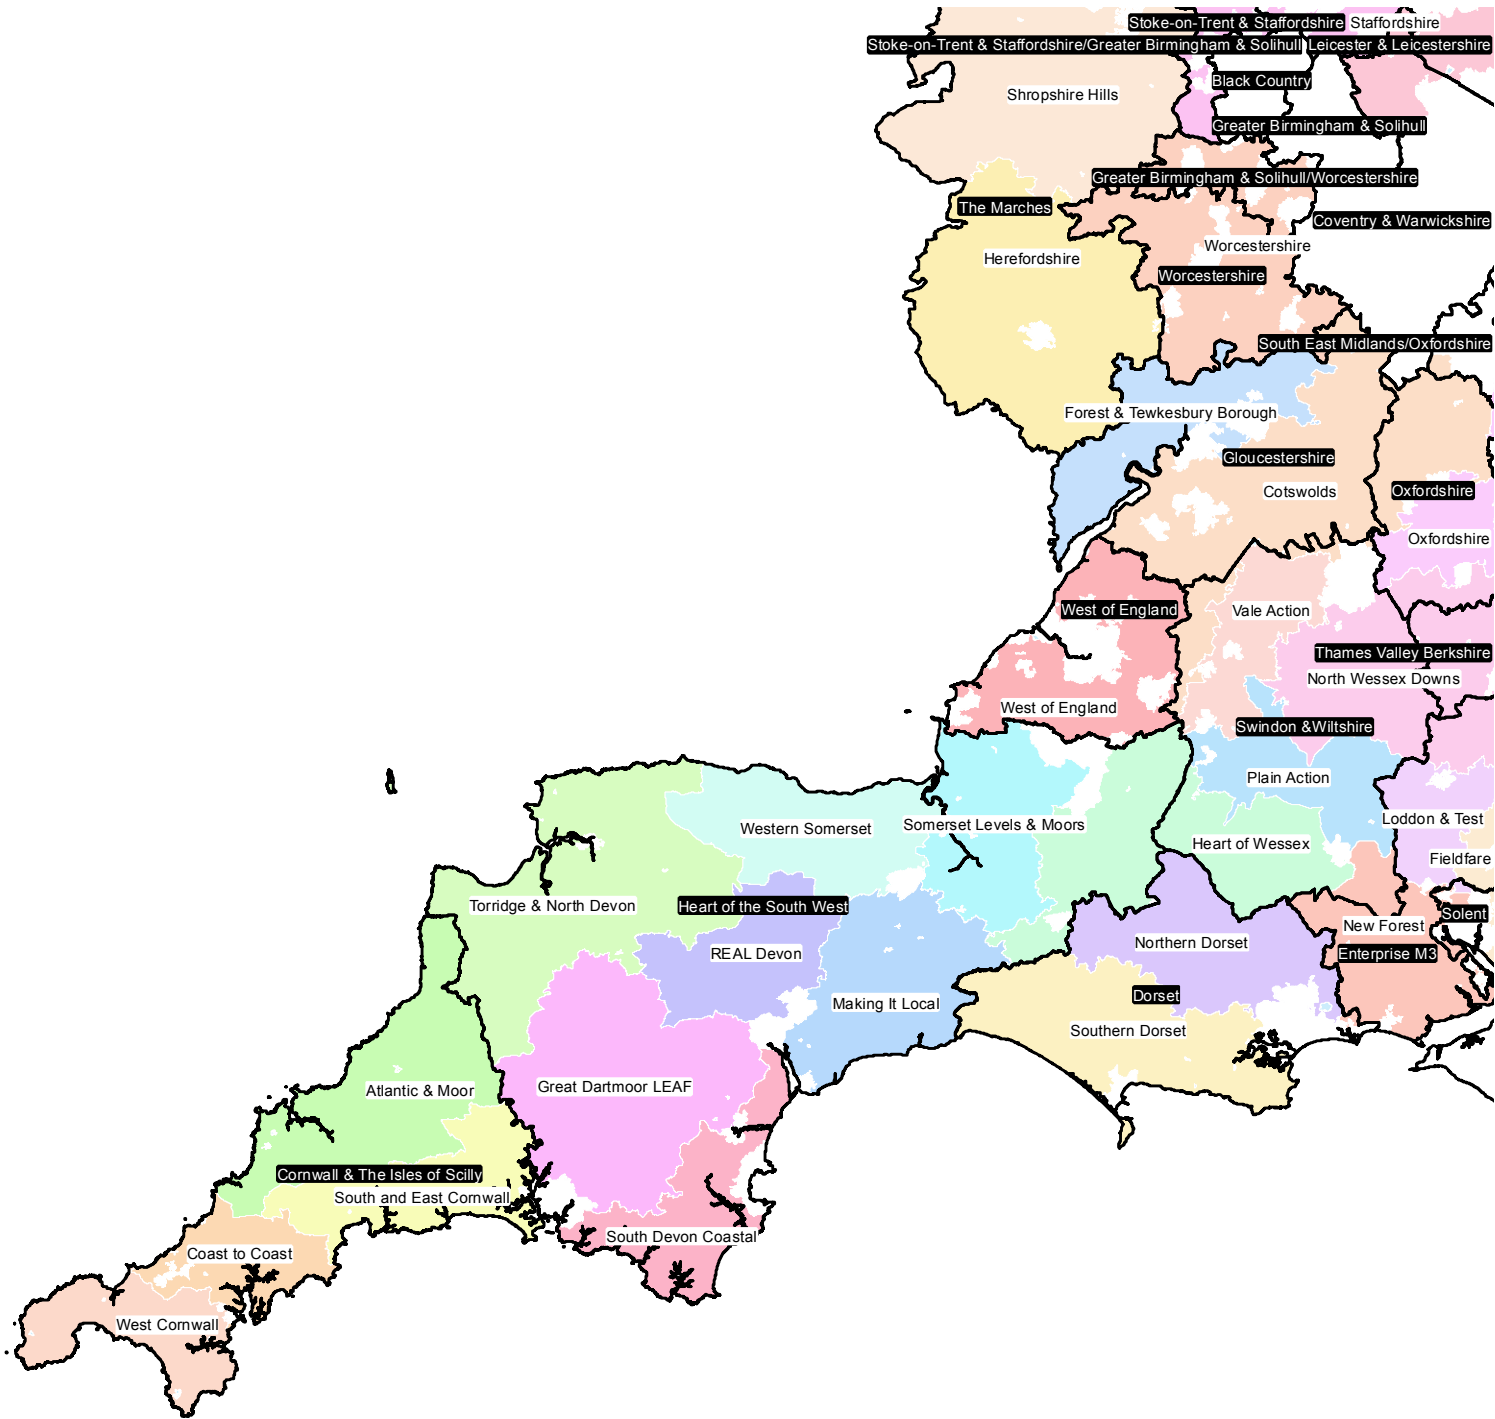

# Approved LEADER groups for RDPE 2014-2020 overlaid with LEP boundaries: South West

Isles of Scilly: Cornwall and The Isles of Scilly LEP; no LEADER group.

Source: Defra

© Crown Copyright and database reserved 2015  
 Ordnance Survey Licence No. 100022861  
 Rural Statistics Unit, Defra  
 rural.statistics@defra.gsi.gov.uk

**LEP name**

LEADER name

□ LEP area

■ LEADER area